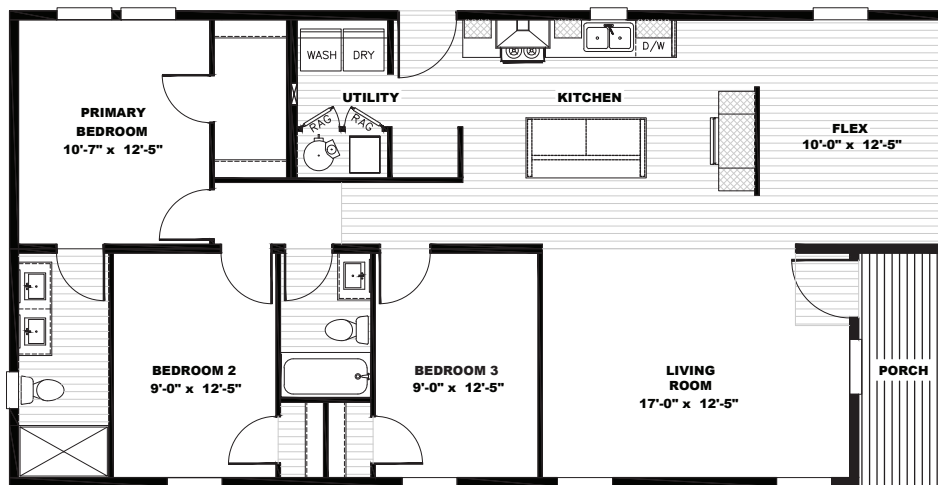

## Johnny B Goode \*Available as Modular

TEM28523B | 3 beds | 2 baths | 1,404 sq. ft.

- Full Drywall Throughout
- DuraCraft® Cabinets
- Frigidaire® Stainless Steel Appliances
- Craftsman Style Front Door
- ecobee® Smart Thermostat
- Carrier® Furnace