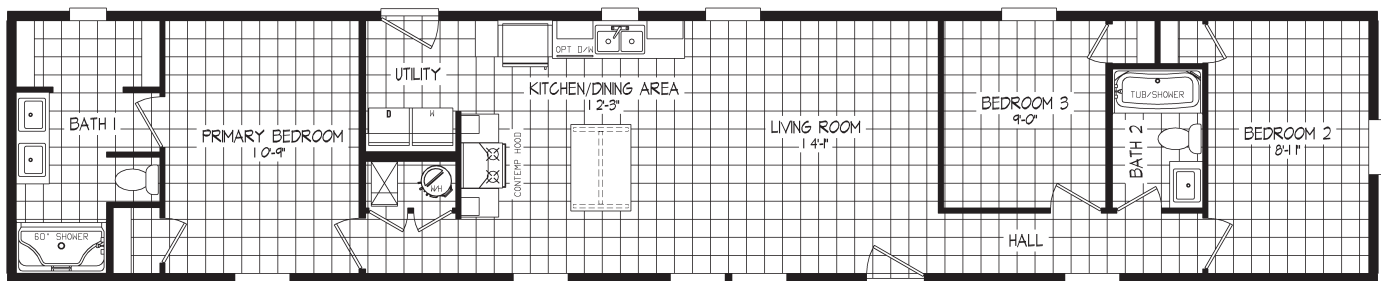

Tempo

INDEPENDENT RETAILER EXCLUSIVE MODEL

Sweet Caroline

TEM16763B | 3 beds | 2 baths | 1,140 sq. ft.

- Full Drywall Throughout
- DuraCraft® Cabinets
- Frigidaire® Stainless Steel Appliances
- Craftsman Style Front Door
- ecobee® Smart Thermostat
- Carrier® Furnace