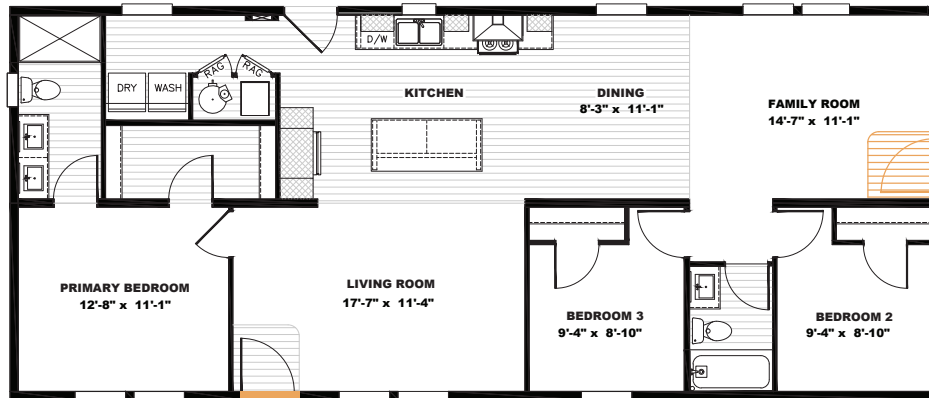

Tempo

My Girl *Available as Modular

TEM24563A | 3 beds | 2 baths | 1,344 sq. ft.

 Alternate Door Location Available

- Full Drywall Throughout
- DuraCraft® Cabinets
- Frigidaire® Stainless Steel Appliances
- Craftsman Style Front Door
- ecobee® Smart Thermostat
- Carrier® Furnace