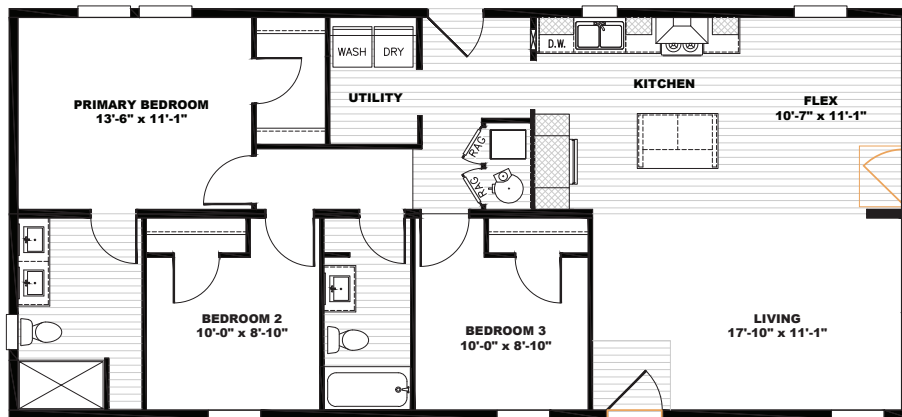

Tempo

Three Little Birds **Available as Modular*

TEM24523A | 3 beds | 2 baths | 1,296 sq. ft.

 Alternate Door Location Available

- Full Drywall Throughout
- DuraCraft® Cabinets
- Frigidaire® Stainless Steel Appliances
- Craftsman Style Front Door
- ecobee® Smart Thermostat
- Carrier® Furnace