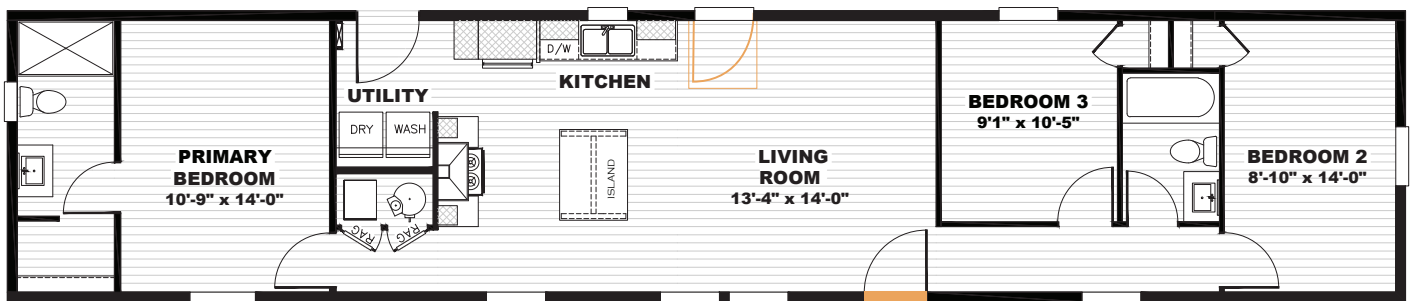

Tempo

INDEPENDENT RETAILER EXCLUSIVE MODEL

Move On Up

TEM16723A | 3 beds | 2 baths | 1,080 sq. ft.

 Alternate Door Location Available

- Full Drywall Throughout
- DuraCraft® Cabinets
- Frigidaire® Stainless Steel Appliances
- Craftsman Style Front Door
- ecobee® Smart Thermostat
- Carrier® Furnace