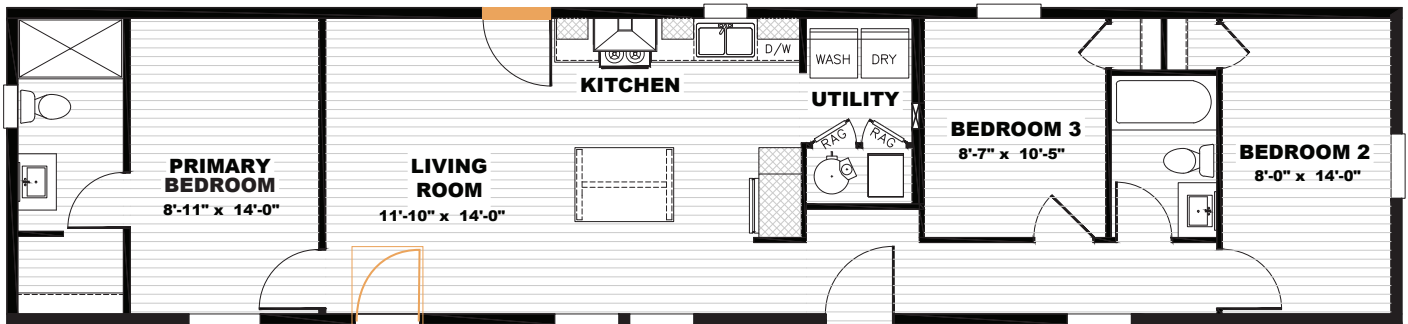

Tempo

Rhythm Nation

TEM16663A | 3 beds | 2 baths | 990 sq. ft.

 Alternate Door Location Available

- Full Drywall Throughout
- DuraCraft® Cabinets
- Frigidaire® Stainless Steel Appliances
- Craftsman Style Front Door
- ecobee® Smart Thermostat
- Carrier® Furnace