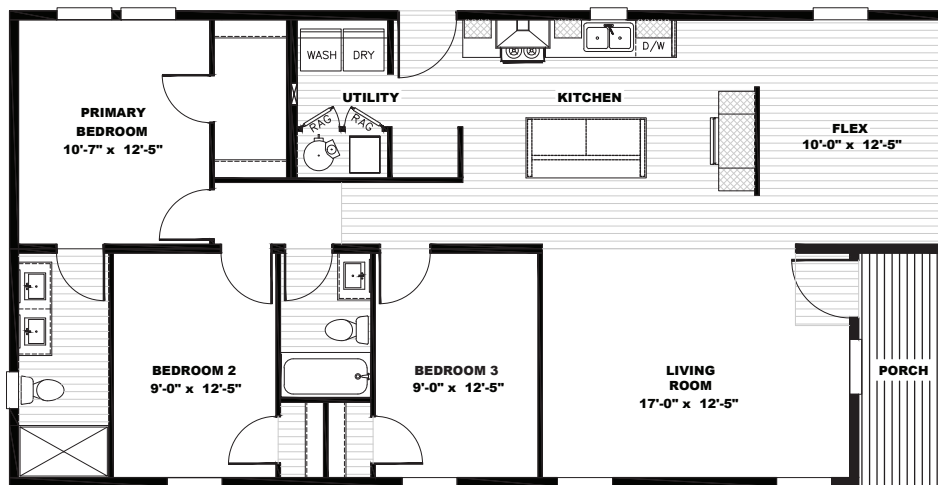

Tempo

Johnny B Goode **Available as Modular*

TEM28523B | 3 beds | 2 baths | 1,385 sq. ft.

- Full Drywall Throughout
- DuraCraft® Cabinets
- Samsung® Stainless Steel Appliances
- Craftsman Style Front Door
- ecobee® Smart Thermostat
- Carrier® Furnace