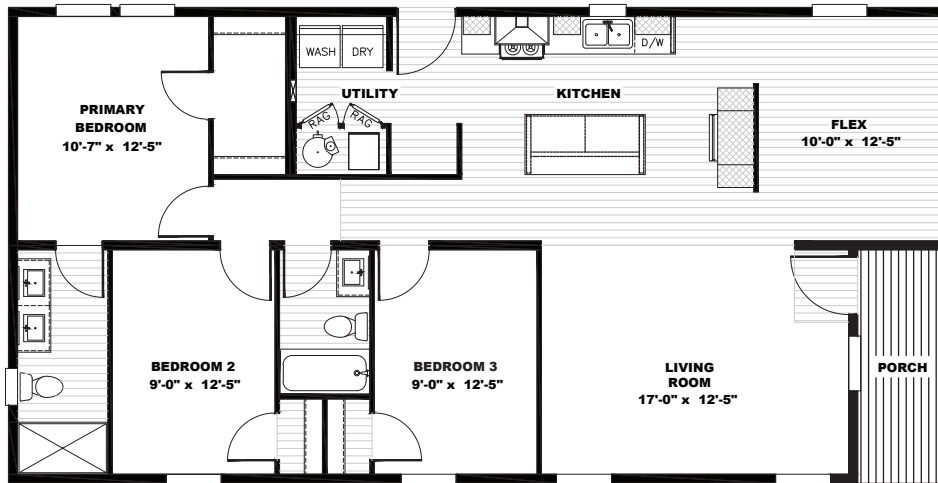

*Available As MOD

Johnny B Goode

TEM28523B / 3 beds / 2 baths / 1,404 sq. ft. / 28x52

- Finished Drywall Throughout
- Samsung® Stainless Steel Appliances
- ecobee® Smart Thermostat
- Kwikset® Door Hardware Throughout
- Rheem® Hybrid Heat Pump Water Heater
- Carrier® Furnace