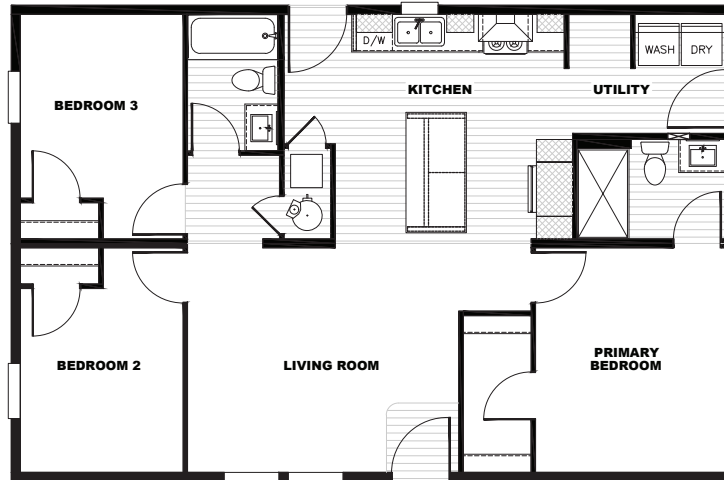

# Sweet Dreams 🎵

TEM28403A / 3 beds / 2 baths / 1,054 sq. ft. / 28x40

🎵 Alternate Window IPO Door Available

- Finished Drywall Throughout
- Samsung® Stainless Steel Appliances
- ecobee® Smart Thermostat
- Kwikset® Door Hardware Throughout
- Rheem® Hybrid Heat Pump Water Heater
- Carrier® Furnace