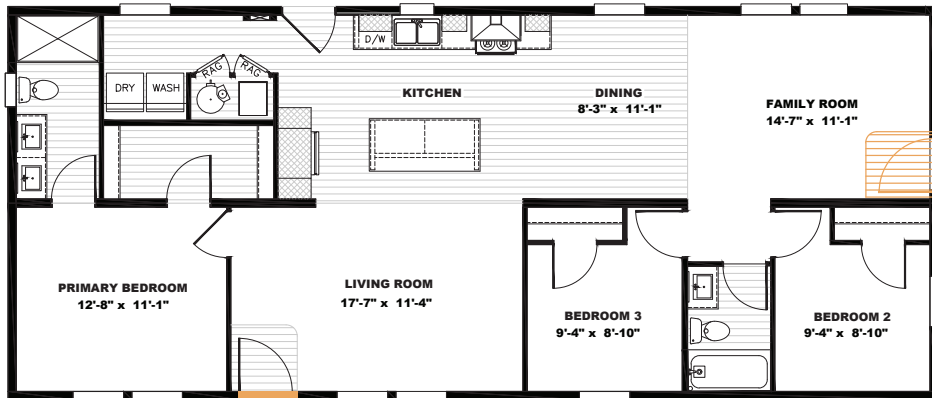

## My Girl \*Available as Modular

TEM24563A | 3 beds | 2 baths | 1,344 sq. ft.

 Alternate Door Location Available

- Full Drywall Throughout
- DuraCraft® Cabinets
- Samsung® Stainless Steel Appliances
- Craftsman Style Front Door
- ecobee® Smart Thermostat
- Carrier® Furnace