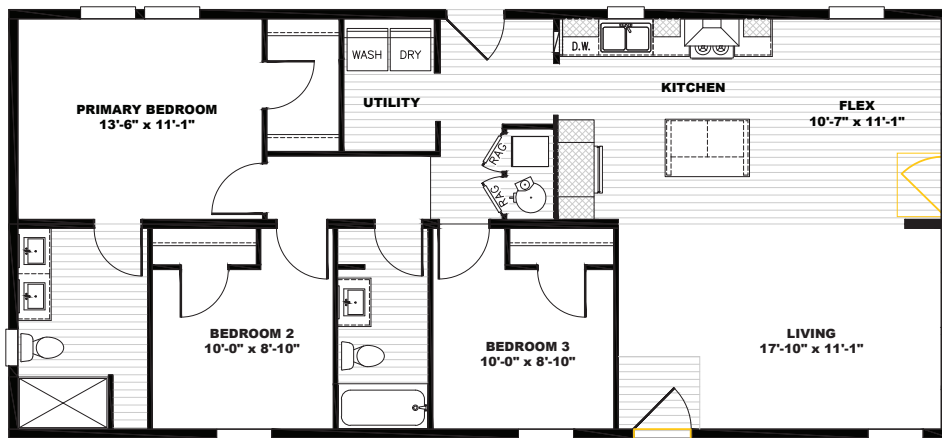

# Three Little Birds 🎵

TEM24523A / 3 beds / 2 baths / 1,178 sq. ft. / 24x52

🎵 Alternate Door Location Available

- Finished Drywall Throughout
- Samsung® Stainless Steel Appliances
- ecobee® Smart Thermostat
- Kwikset® Door Hardware Throughout
- Rheem® Hybrid Heat Pump Water Heater
- Carrier® Furnace

## STANDARD FEATURES

- ✓ 8' Flat Ceilings
- ✓ Drywall Throughout
- ✓ 2"×6" Exterior Walls
- ✓ DuraCraft® Cabinets  
(Feat. 42" Overheads)
- ✓ 6" LED Recessed Can Lights  
Throughout
- ✓ Ceiling Fan Prep in Living Room  
and Primary Bedroom
- ✓ Fiberglass Shower in Primary Bath,  
Fiberglass Tub/Shower in 2nd Bath
- ✓ Samsung® Stainless Steel  
Appliance Package (Feat. Self-  
Cleaning Stove Gas/Electric)
- ✓ Pfister® Faucets Throughout  
(Feat. Brushed Nickel Pull Down  
In Kitchen)
- ✓ 36" Stainless Industrial  
Range Hood
- ✓ Kwikset® Door Hardware  
Throughout  
(Feat. Thumbblatch Front Door)
- ✓ Shaw® Vinyl Flooring
- ✓ Black Exterior Hardware
- ✓ Craftsman Style Front Door  
(9 Lite Rear Door)
- ✓ Architectural Weatherwood  
Shingles
- ✓ AC Disconnect
- ✓ 3" Trim Around Doors/Windows,  
5.25" Baseboard Trim
- ✓ Framed Mirrors in all Bathrooms
- ✓ 16' Dormer STD on Sectionals
- ✓ Energy Star® Ready (R-21 wall, R-22  
floor, R-45 roof)
- ✓ Lighted Broan Bathroom Fans
- ✓ ecobee® Smart Thermostat
- ✓ Hi-efficiency Gas Furnace
- ✓ 40 Gallon Rheem® Hybrid Water  
Heater with Heat Pump