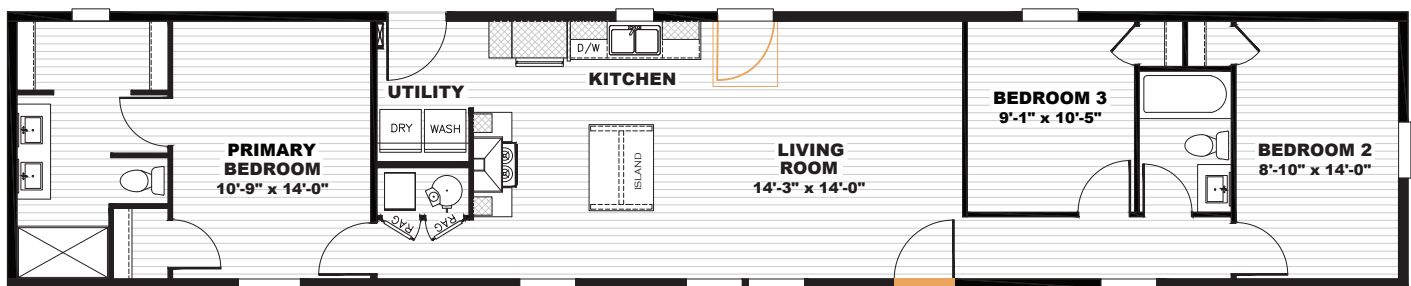

Tempo

INDEPENDENT RETAILER EXCLUSIVE MODEL

Sweet Caroline

TEM16763B | 3 beds | 2 baths | 1,140 sq. ft.

 Alternate Door Location Available

- Full Drywall Throughout
- DuraCraft® Cabinets
- Samsung® Stainless Steel Appliances
- Craftsman Style Front Door
- ecobee® Smart Thermostat
- Carrier® Furnace